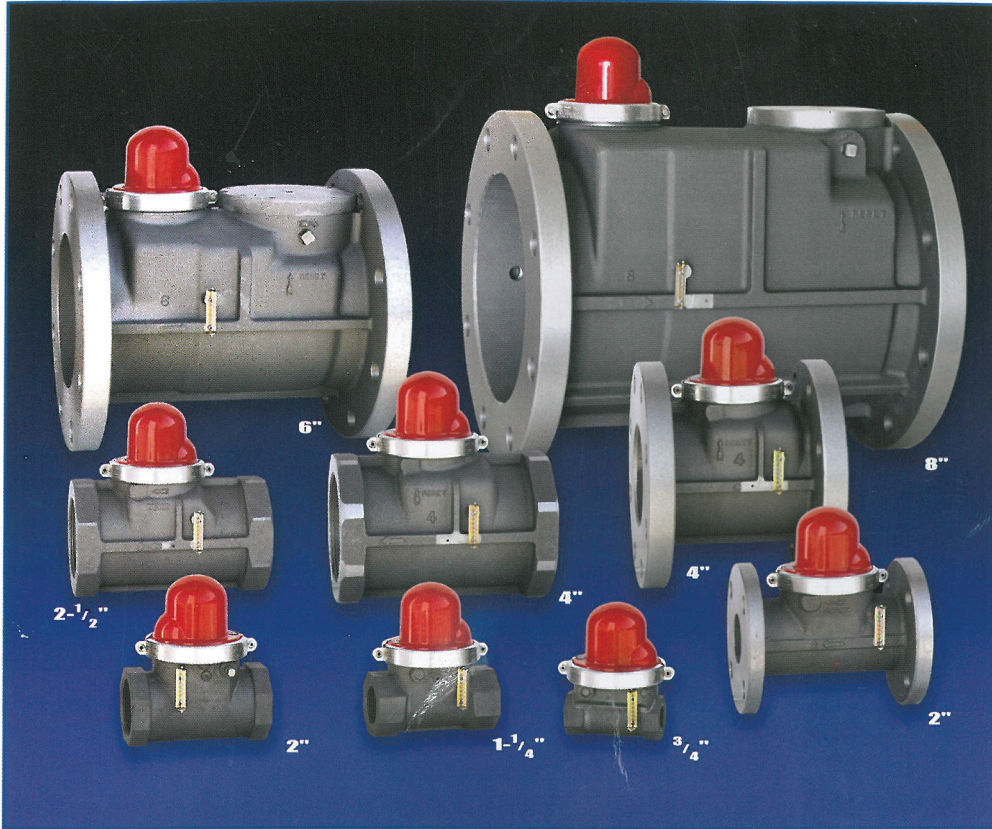

Think PSP

CALIFORNIA VALVE®

Earthquake Actuated Gas Shut Off Valves

Stays Closed ...

RESIDENTIAL VALVES

300 3/4" 7 psi - Horizontal Flow
VT-300 3/4" 7 psi - Vertical Down Flow
VB-300 3/4" 7 psi - Vertical Up Flow

301 1" 7 psi - Horizontal Flow
VT-301 1" 7 psi - Vertical Down Flow
VB-301 1" 7 psi - Vertical Up Flow

302 1-1/4" 7 psi - Horizontal Flow
VT-302 1-1/4" 7 psi - Vertical Down Flow
VB-302 1-1/4" 7 psi - Vertical Up Flow

303 1-1/2" 7 psi - Horizontal Flow
VT-303 1-1/2" 7 psi - Vertical Down Flow
VB-303 1-1/2" 7 psi - Vertical Up Flow

COMMERCIAL VALVES

310 3/4" 60 psi - Horizontal Flow
VT-310 3/4" 60 psi - Vertical Down Flow
VB-310 3/4" 60 psi - Vertical Up Flow