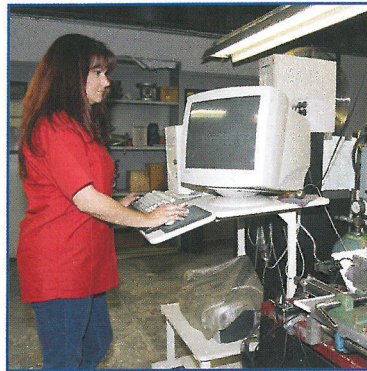

Horizontal Valves

		Sizes Available												Ambient Temperature			
		NPT						Flanged						UL -40° to 150° F CA DSA: -10° to 150°F			
		3/4"	1"	1 1/4"	1 1/2"	2"	2 1/2"	3"	4"	2"	2 1/2"	3"	4"		6"	8"	
Maximum Pressures of Available Sizes	7 psi	✓	✓	✓	✓												Fluid Natural gas LP gas
	60 psi	✓	✓	✓	✓	✓	✓	✓	✓	✓	✓	✓	✓	✓	✓		

Vertical Valves

		Sizes Available												Ambient Temperature			
		NPT						Flanged						UL -40° to 150° F CA DSA: -10° to 150°F			
		3/4"	1"	1 1/4"	1 1/2"	2"	2 1/2"	3"	4"	2"	2 1/2"	3"	4"		6"	8"	
Maximum Pressures of Available Sizes	7 psi	✓	✓	✓	✓												Fluid Natural gas LP gas
	60 psi	✓	✓	✓	✓	✓	✓	✓	✓	✓	✓	✓	✓	✓	✓