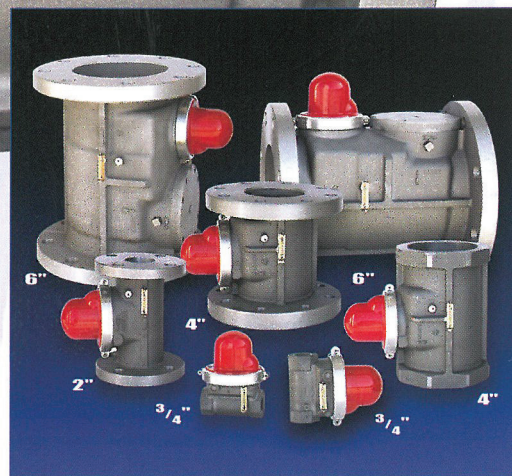

SPECIALTY PRODUCTS

400 3 Way Valve

RA- 501 Remote Actuator (Valve Not Included)

ES- 510 Seismically Activated Electrical Switch

Pacific

Seismic

Products

25-97

Horizontal Valves

		Sizes Available												Ambient Temperature			
		NPT						Flanged						UL -40° to 150° F CA DSA: -10° to 150°F			
		3/4"	1"	1 1/4"	1 1/2"	2"	2 1/2"	3"	4"	2"	2 1/2"	3"	4"		6"	8"	
Maximum Pressures of Available Sizes	7 psi	✓	✓	✓	✓												Fluid Natural gas LP gas
	60 psi	✓	✓	✓	✓	✓	✓	✓	✓	✓	✓	✓	✓	✓	✓		