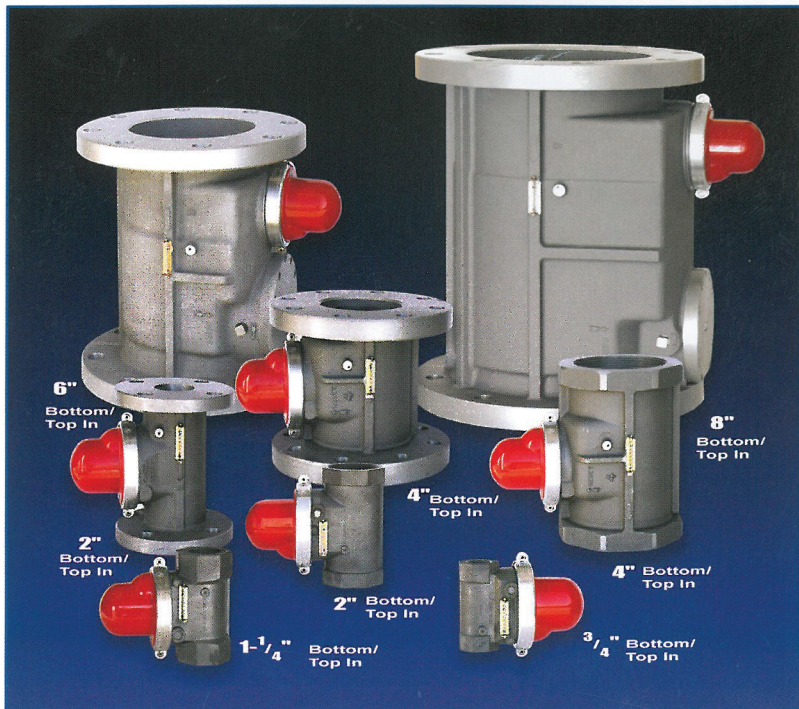

Think PSP

CALIFORNIA VALVE®

Earthquake Actuated Gas Shut Off Valves

Stays Closed ...

RESIDENTIAL VALVES

300 3/4" 7 psi - Horizontal Flow
VT-300 3/4" 7 psi - Vertical Down Flow
VB-300 3/4" 7 psi - Vertical Up Flow

301 1" 7 psi - Horizontal Flow
VT-301 1" 7 psi - Vertical Down Flow
VB-301 1" 7 psi - Vertical Up Flow

302 1-1/4" 7 psi - Horizontal Flow
VT-302 1-1/4" 7 psi - Vertical Down Flow
VB-302 1-1/4" 7 psi - Vertical Up Flow

303 1-1/2" 7 psi - Horizontal Flow
VT-303 1-1/2" 7 psi - Vertical Down Flow
VB-303 1-1/2" 7 psi - Vertical Up Flow

COMMERCIAL VALVES

310 3/4" 60 psi - Horizontal Flow
VT-310 3/4" 60 psi - Vertical Down Flow
VB-310 3/4" 60 psi - Vertical Up Flow